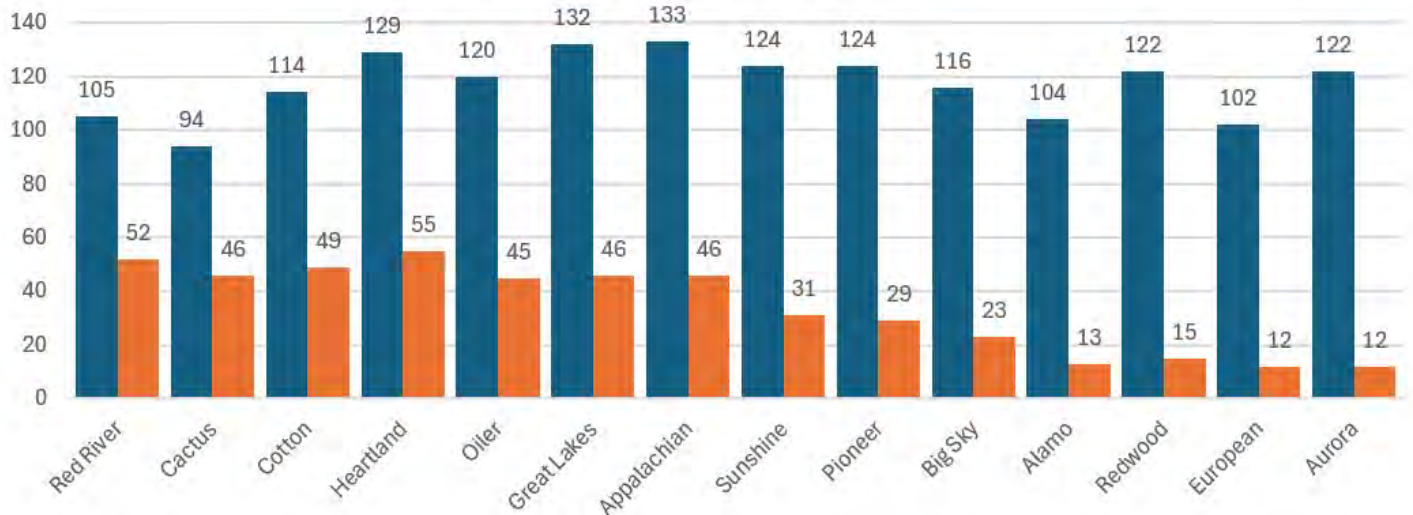

QUALIERS ONLY
(YOUTH NOT INCLUDED)

QUALIFIED	ATTENDED	PERCENTAGE
1,641	474	28.9%

CIRCUIT	QUALIFIED	ATTENDED	% OF INVITED	% OF ATTENDED
Red River	105	52	49.5 %	11.0 %
Cactus	94	46	48.9 %	9.7 %
Cotton	114	49	43.0 %	10.3 %
Heartland	129	55	42.6 %	11.6 %
Oiler	120	45	37.5 %	9.5 %
Great Lakes	132	46	34.8 %	9.7 %
Appalachian	133	46	34.6 %	9.7 %
Sunshine	124	31	25.0 %	6.5 %
Pioneer	124	29	22.6 %	6.1 %
Big Sky	116	23	19.8 %	4.9 %
Alamo	104	13	12.5 %	2.7 %
Redwood	122	15	12.3 %	3.2 %
European	102	12	11.8 %	2.5 %
Aurora	122	12	9.8 %	2.5 %

Invited vs Attended by Circuit