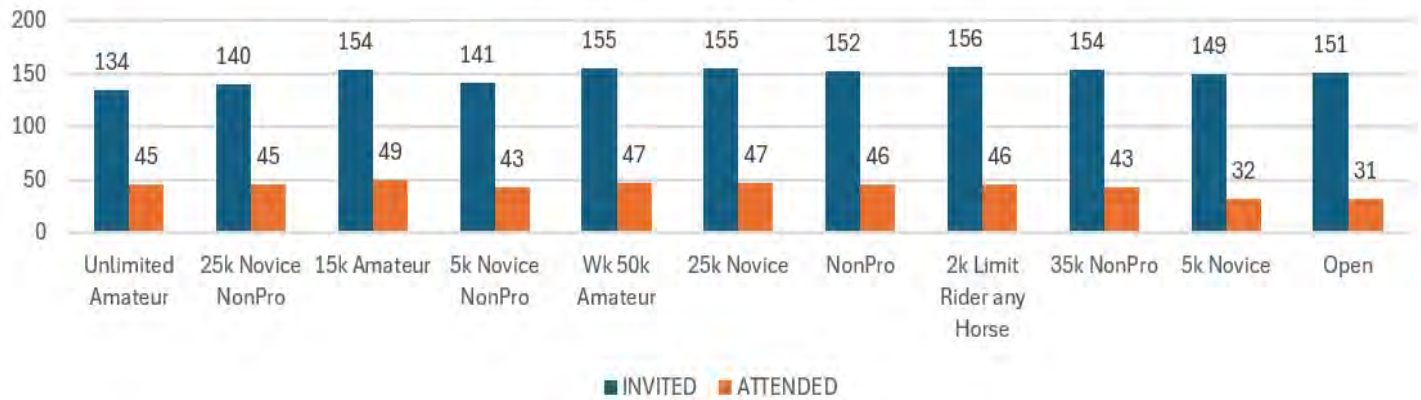

CLASS	ENTRIES	FINALISTS	PREMIUM \$	TOTAL PAYOUT
Open	31	8	8	\$41,260.00
Non-Pro	46	12	10	\$48,160.00
\$35,000 Non-Pro	43	14	10	\$46,780.00
\$25,000 Novice Horse	47	13	10	\$48,620.00
\$25,000 Novice Non-Pro	45	13	10	\$47,750.00
\$5,000 Novice	32	9	8	\$41,720.00
\$5,000 Novice Non-Pro	43	11	9	\$46,830.00
Unlimited Amateur	45	13	10	\$47,700.00
\$50,000 Amateur	47	13	10	\$48,620.00
\$15,000 Amateur	49	13	10	\$49,540.00
\$2,000 Limited Rider	46	12	10	\$48,160.00
Junior Youth	31	8	8	\$7,130.00
Senior Youth	24	5	5	\$5,520.00

QUALIERS ONLY
(YOUTH NOT INCLUDED)

QUALIFIED	ATTENDED	PERCENTAGE
1,641	474	28.9%

CIRCUIT	QUALIFIED	ATTENDED	% OF INVITED	% OF ATTENDED
Red River	105	52	49.5 %	11.0 %
Cactus	94	46	48.9 %	9.7 %
Cotton	114	49	43.0 %	10.3 %
Heartland	129	55	42.6 %	11.6 %
Oiler	120	45	37.5 %	9.5 %
Great Lakes	132	46	34.8 %	9.7 %
Appalachian	133	46	34.6 %	9.7 %
Sunshine	124	31	25.0 %	6.5 %
Pioneer	124	29	22.6 %	6.1 %
Big Sky	116	23	19.8 %	4.9 %
Alamo	104	13	12.5 %	2.7 %
Redwood	122	15	12.3 %	3.2 %
European	102	12	11.8 %	2.5 %
Aurora	122	12	9.8 %	2.5 %

Invited vs Attended by Circuit

CLASS	QUALIFIED	ATTENDED	PERCENTAGE
Open	151	31	33.6 %
Non-Pro	152	46	30.3 %
\$35,000 Non-Pro	154	43	27.9 %
\$25,000 Novice Horse	155	47	30.3 %
\$25,000 Novice Non-Pro	140	45	32.1 %
\$5,000 Novice	149	32	21.5 %
\$5,000 Novice Non-Pro	141	43	30.5 %
Unlimited Amateur	134	45	33.6 %
\$50,000 Amateur	155	47	30.3 %
\$15,000 Amateur	154	49	31.8 %
\$2,000 Limited Rider	156	46	29.5 %

Invited vs Attended by Class

YOUTH CLASSES
(DID NOT HAVE TO QUALIFY)

CIRCUIT	JR	SR	TOTAL	PERCENTAGE
Red River	10	6	16	29.1%
Oiler	5	3	8	14.5%
Alamo	4	2	6	10.9%
Sunshine	4	1	5	9.1%
Great Lakes	3	1	4	7.3%
Cactus	1	2	3	5.5%
Heartland	2	0	2	3.6%
Appalachian	1	1	2	3.6%
Pioneer	1	1	2	3.6%
Upper Midwest	0	2	2	3.6%
Ozark	0	2	2	3.6%
Cotton	0	1	1	1.8%
Redwood	0	1	1	1.8%
Aurora	0	1	1	1.8%
Big Sky	0	0	0	0.0%
European	0	0	0	0.0%
	31	24	55	